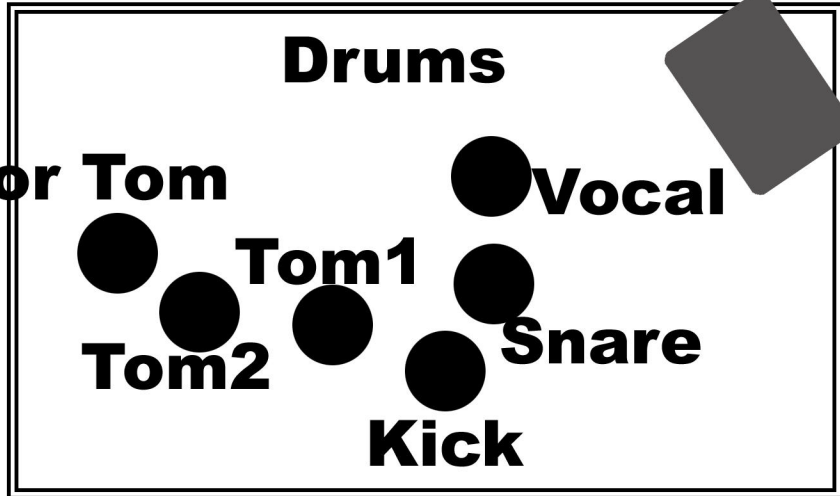

ADWARDZ

Guitar

Amp Mic

**Gtr Vocal
(for talk box)**

Keys

Keys Vocal

Bass

Bass Vocal

Lead Vocal

(has wireless in-ears, but likes to have monitors as well)