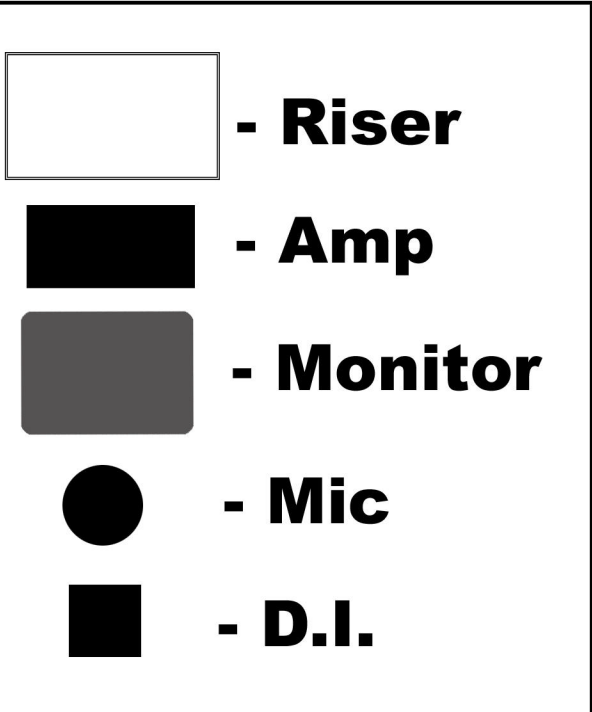

ADWARDZ

Guitar

Amp Mic

**Gtr Vocal
(for talk box)**

Keys

Keys Vocal

Bass

Bass Vocal

Lead Vocal

(has wireless in-ears, but likes to have monitors as well)