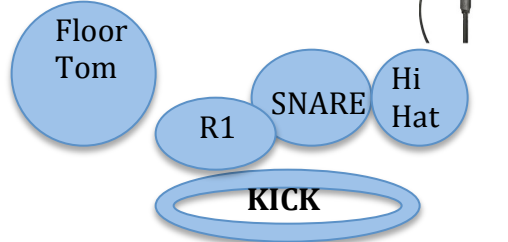

Flowers For Taco

2016 summer stage plot/input

Chris-
Drums / Vox

Adam-Bass

BASS
GTR DI
Out

Mix 1
In Ear
Monitors

1. Kick
2. Snare
3. Hi hat
4. Tom
5. Floor tom
6. Bass DIRECT OUT
7. Roland Pad (Needs DI)
8. Acoustic Guitar DI
9. Keys/synth 2 D
10. 2 Wireless mic (Rusty & DJ)
11. Guitar L DI Lea Guitar (Justin)
12. Guitar R (Joe Needs Mic)
13. Deji Vocals
14. Russ Vocals
15. Justin backup vox
16. Chris Drums backup vox
17. Joe backup vox
18. In Ear Monitor: (Split Snake Mix)

1st GTR L
Justin

Lead Guitar
DI OUT

2nd GTR R
Joe

Rhythm Guitar
Needs Mic

Joe- Keys/Backup
vox/Rhythm Guitar

2
Synth
2 DI
box

Notes:

1. Deji owns a Shure Wireless PG 58
2. Rusty has 1 DI box for Acoustic Guitar & Wireless Mic Shure SM 58 PGX2 Wireless (we need DI for Roland Pad)
3. DJ, Rusty, Chris, Joe, Adam use Audio-Technica M2 Wireless In-Ear Monitor System
4. Justin Shure Personal Monitoring System 300
5. 1-3 Direct In boxes needed for band