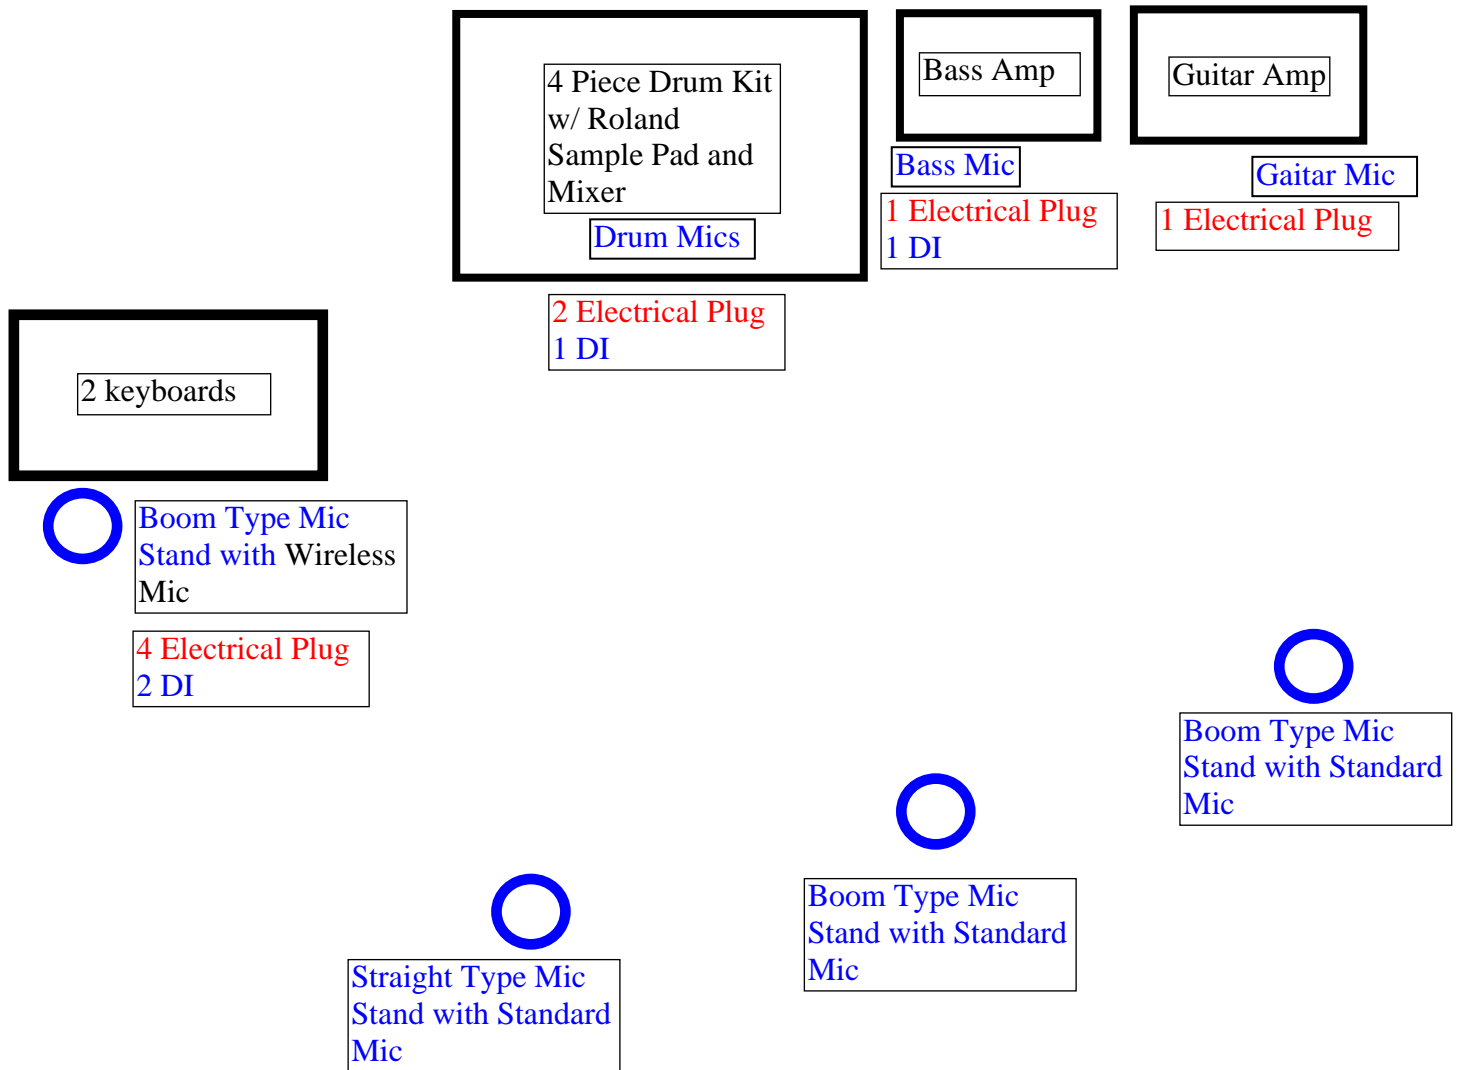

POWERi Standard Stage Plot

Items marked in blue are NOT provided by POWERi

Items marked in black ARE provided by POWERi

Items marked in red are electrical requirements