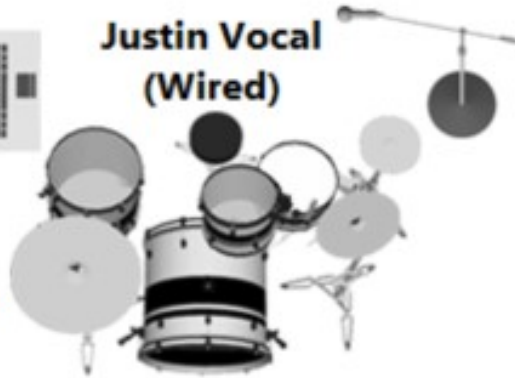

**BASS SR**

**TRACKS  
(BUILT IN D.I.)**

**Justin Vocal  
(Wired)**

**Guitar SL**

**Synth Bass/Keys  
(DI)**

**ERIC VOCAL  
(WIRED)**

**Deji Vocal  
(Wireless)**

**Rusty Vocal  
(Wireless)**