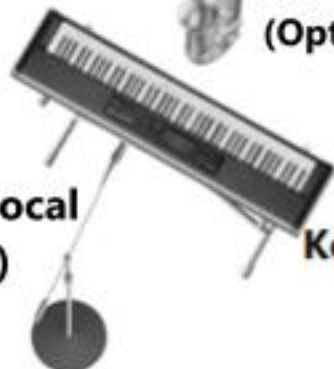

**Bass(DI)**

**Sampler  
(Built-In DI)**

**Justin Vocal**

**Guitar SL**

**Sax Mic  
(Optional)**

**Tony Vocal  
(Wired)**

**Keys- DI Box**

**Kurt  
(Bass)**