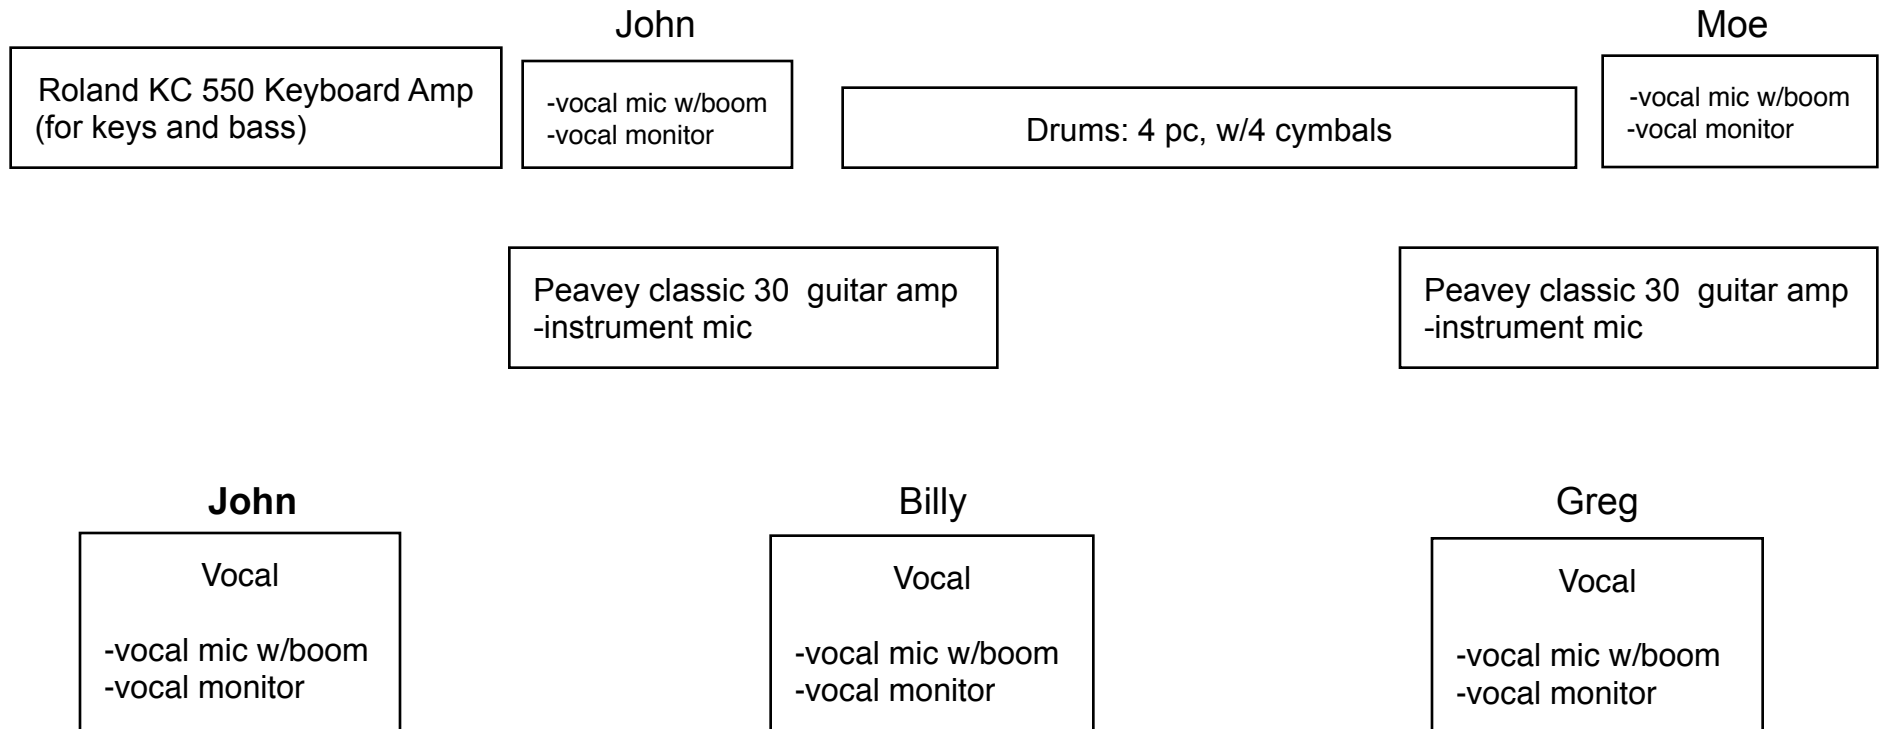

*Groovy '60s Music/Electric*

**Inputs:**

- 1 keys: DI and/or XLR line output @ amp
- 1 bass: DI
- 6 drums: snare, kick, 10", 14", overheads X2
- 2 guitars
- 5 vocals